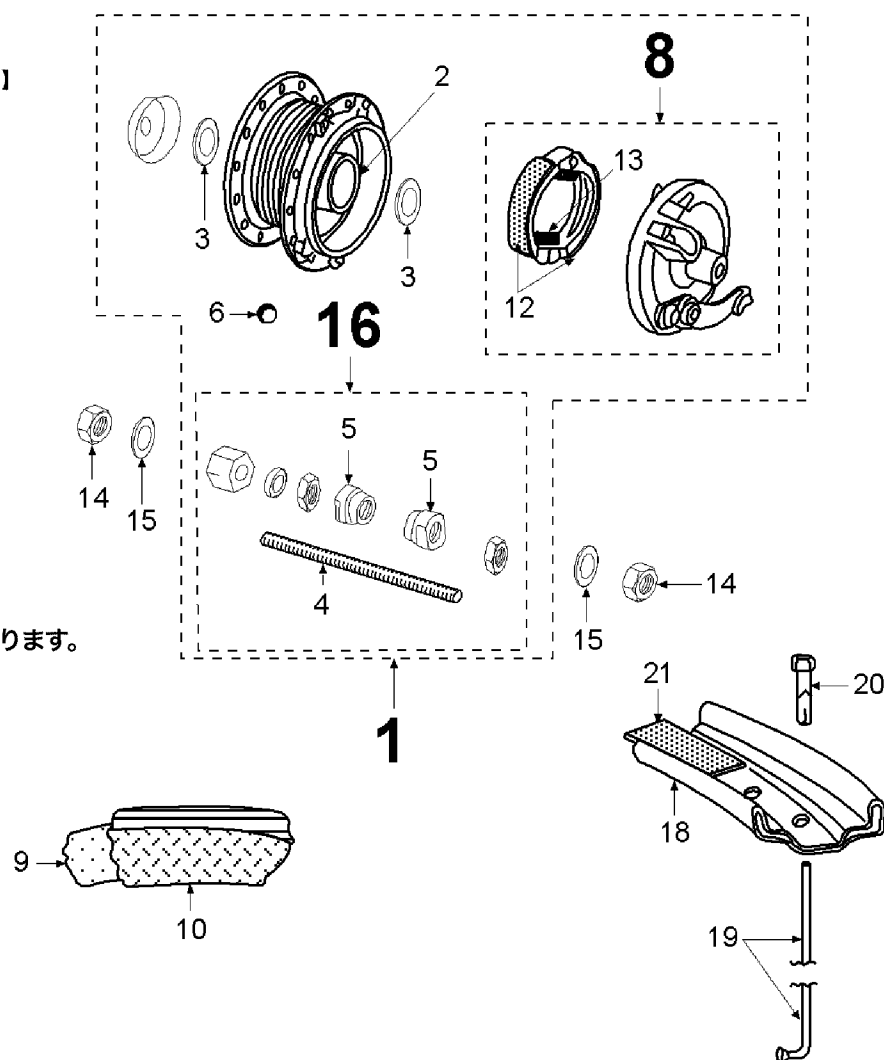

| Ref.      | Rep. | Designation                            |
|-----------|------|--|
| 721018SP  |      | FRONTHUB SP LELEU                      |
| ★069285   | 2    | HUB CUP                                |
| 069280    | 3    | PLAIN WASHER 18,5-29,3-0,4             |
| 069417    | 4    | HUB AXLE D=11 L=158                    |
| 069284    | 5    | CONE                                   |
| 000694    | 6    | BALL D=5,5                             |
| ★751823   | 8    | FRONT BRAKE SHOE HOLDER ASSY [(LULUE)] |
| VOGTUB    | 9    | TUBE                                   |
| VOG SPT   | 10   | TIRE 2 1/4-17                          |
| 751822    | 12   | BRAKE SHOE SET                         |
| 064798    | 13   | BRAKE SHOES SPRING D=8,7               |
| 045847    | 14   | HEXAGON NUT M11X1,00 H=10              |
| 744426    | 15   | PLAIN WASHER 11,5X22-3                 |
| ★051404   | 16   | HUB AXLE                               |
| VOGRIM    | 18   | RIM 2X17                               |
| VOGSPK    | 19   | SPOKE L=17                             |
| 041858    | 20   | SPOKE NIPPLE                           |
| 053188    | 21   | RIM TAPE                               |
| VOGSPFWLA |      | SP用フロントホイールASSY                        |