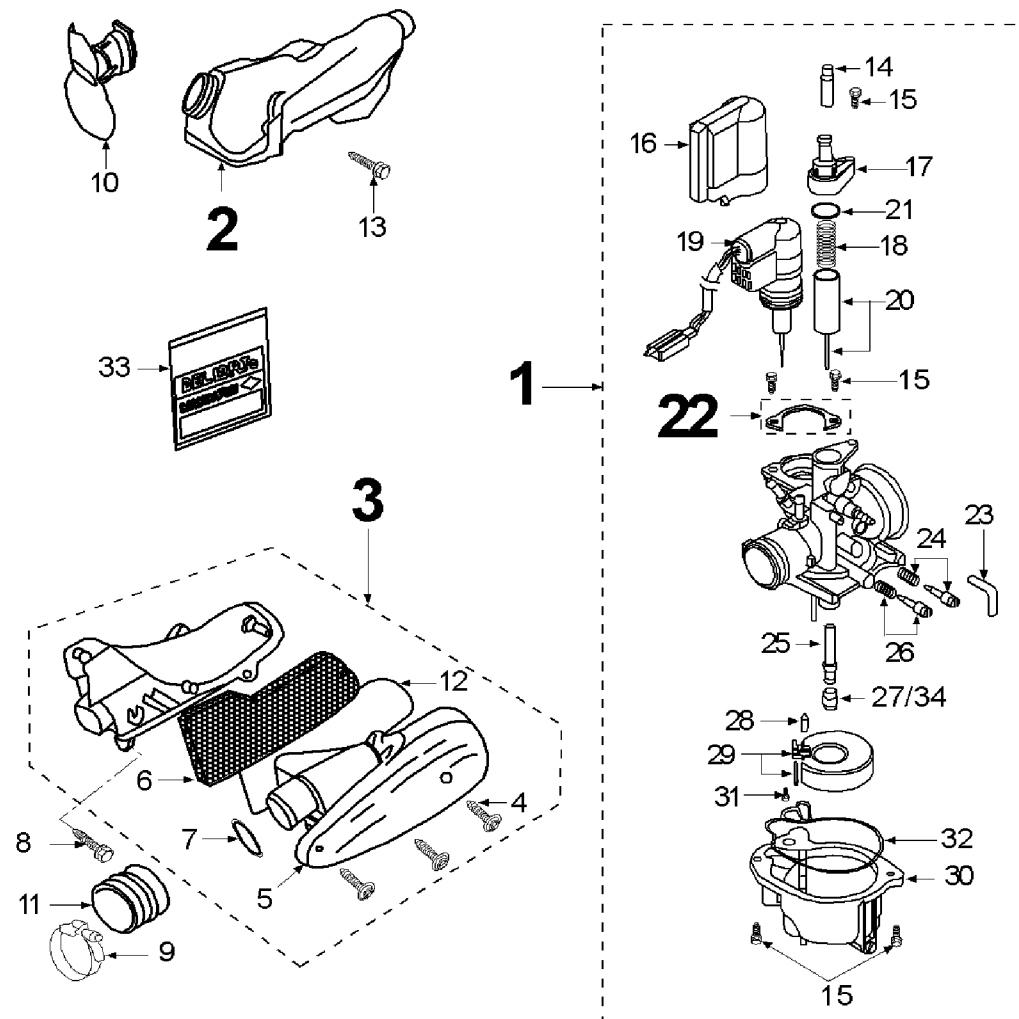

Ref.	Rep.	Designation
762500	1	CARBURETTOR PY16 - 418
737571	2	DUCT AIR CLEANER CASE
739375	3	AIR CLEANER ASSY
726456	4	ROUND-HEAD SCREW 4X0,70-14
737349	5	AIR CLEANER COVER
737351	6	FILTER ELEMENT
737352	7	O'RING SEAL 39X3
724076	8	SCREW HE M6X1,00-28
883160	9	COLLAR 25/40
734141	10	DUCT AIR CLEANER CASE
737895	11	AIR CLEANER CONNECTING TUBE
737629	12	COVER GASKET (廃番)
730328	13	SELF TAPING SCREW
056310	14	CAP
068150	15	FILLISTER-CURVED HEAD M4X0,70-15
752405	16	CAP
753986	17	TOP SET
752414	18	SPRING
757163	19	AUTOMATIC CHOKE
753987	20	THROTTLE SLIDE WITH NEEDLE
753992	21	GASKET
752415	22	BRAKE PAD SET
752409	23	BREATHER HOSE
752407	24	STOP SCREW SET
753989	25	DIFFUSER
752408	26	MIXTURE ADJUSTING SCREW SET
754711	27	MAIN JET 90
753985	28	FLOAT VALVE
752404	29	FLOAT SET
753991	30	FLOAT CHAMBER SET
752422	31	FILLISTER CURVED HEAD
753990	32	GASKET
753993	33	GASKET SET
753988	34	JET 86

※ 737629 COVER GASKET は廃番となりました。  
739375 AIR CLEANER ASSY での対応となります。