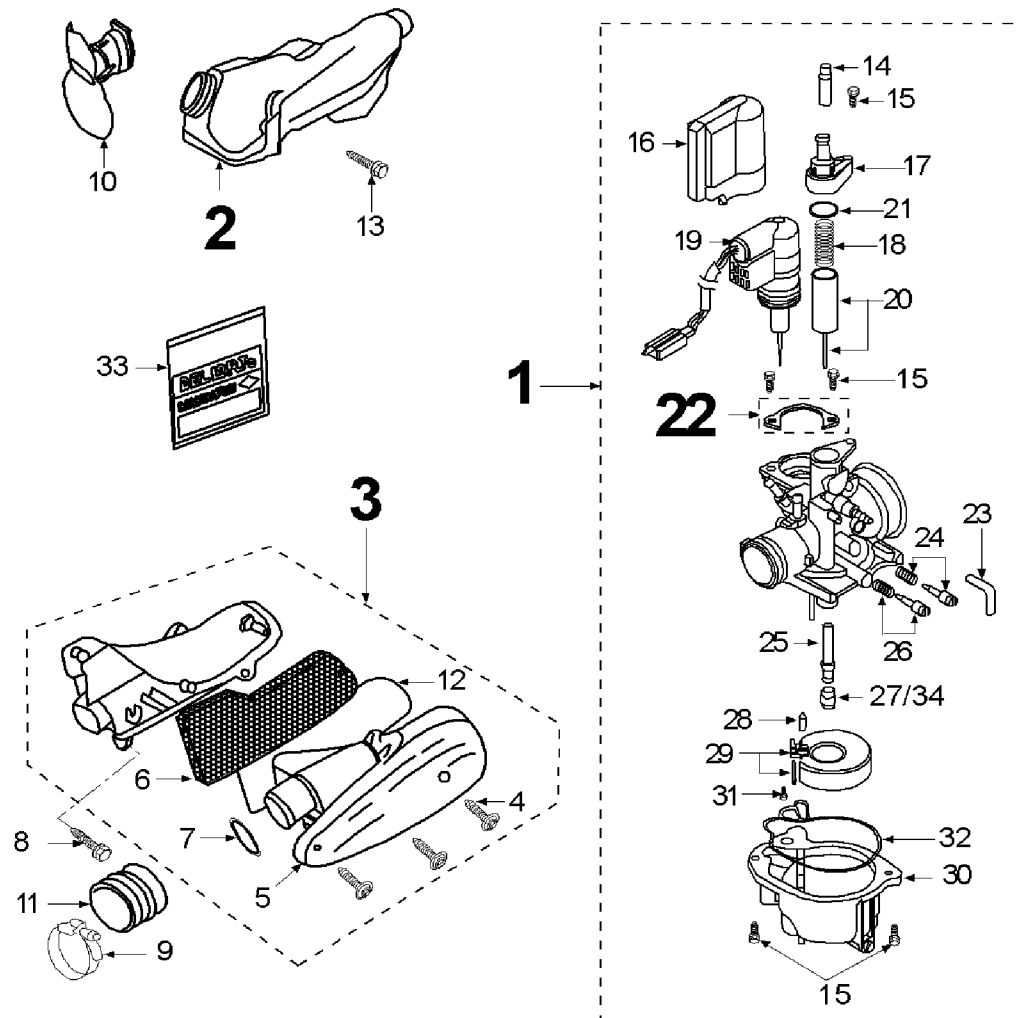

Ref.	Rep.	Designation
762500	1	CARBURETTOR PY16 - 418
737571	2	DUCT AIR CLEANER CASE
739375	3	AIR CLEANER ASSY
726456	4	ROUND-HEAD SCREW 4X0,70-14
737349	5	AIR CLEANER COVER
737351	6	FILTER ELEMENT
737352	7	O'RING SEAL 39X3
724076	8	SCREW HE M6X1,00-28
883160	9	COLLAR 25/40
734141	10	DUCT AIR CLEANER CASE
737895	11	AIR CLEANER CONNECTING TUBE
737629	12	COVER GASKET (廃番)
730328	13	SELF TAPING SCREW
056310	14	CAP
068150	15	FILLISTER-CURVED HEAD M4X0,70-15
752405	16	CAP
753986	17	TOP SET
752414	18	SPRING
757163	19	AUTOMATIC CHOKE
753987	20	THROTTLE SLIDE WITH NEEDLE
753992	21	GASKET
752415	22	BRAKE PAD SET
752409	23	BREATHER HOSE
752407	24	STOP SCREW SET
753989	25	DIFFUSER
752408	26	MIXTURE ADJUSTING SCREW SET
754711	27	MAIN JET 90
753985	28	FLOAT VALVE
752404	29	FLOAT SET
753991	30	FLOAT CHAMBER SET
752422	31	FILLISTER CURVED HEAD
753990	32	GASKET
753993	33	GASKET SET
753988	34	JET 86

※ 737629 COVER GASKET は廃番となりました。  
739375 AIR CLEANER ASSY での対応となります。